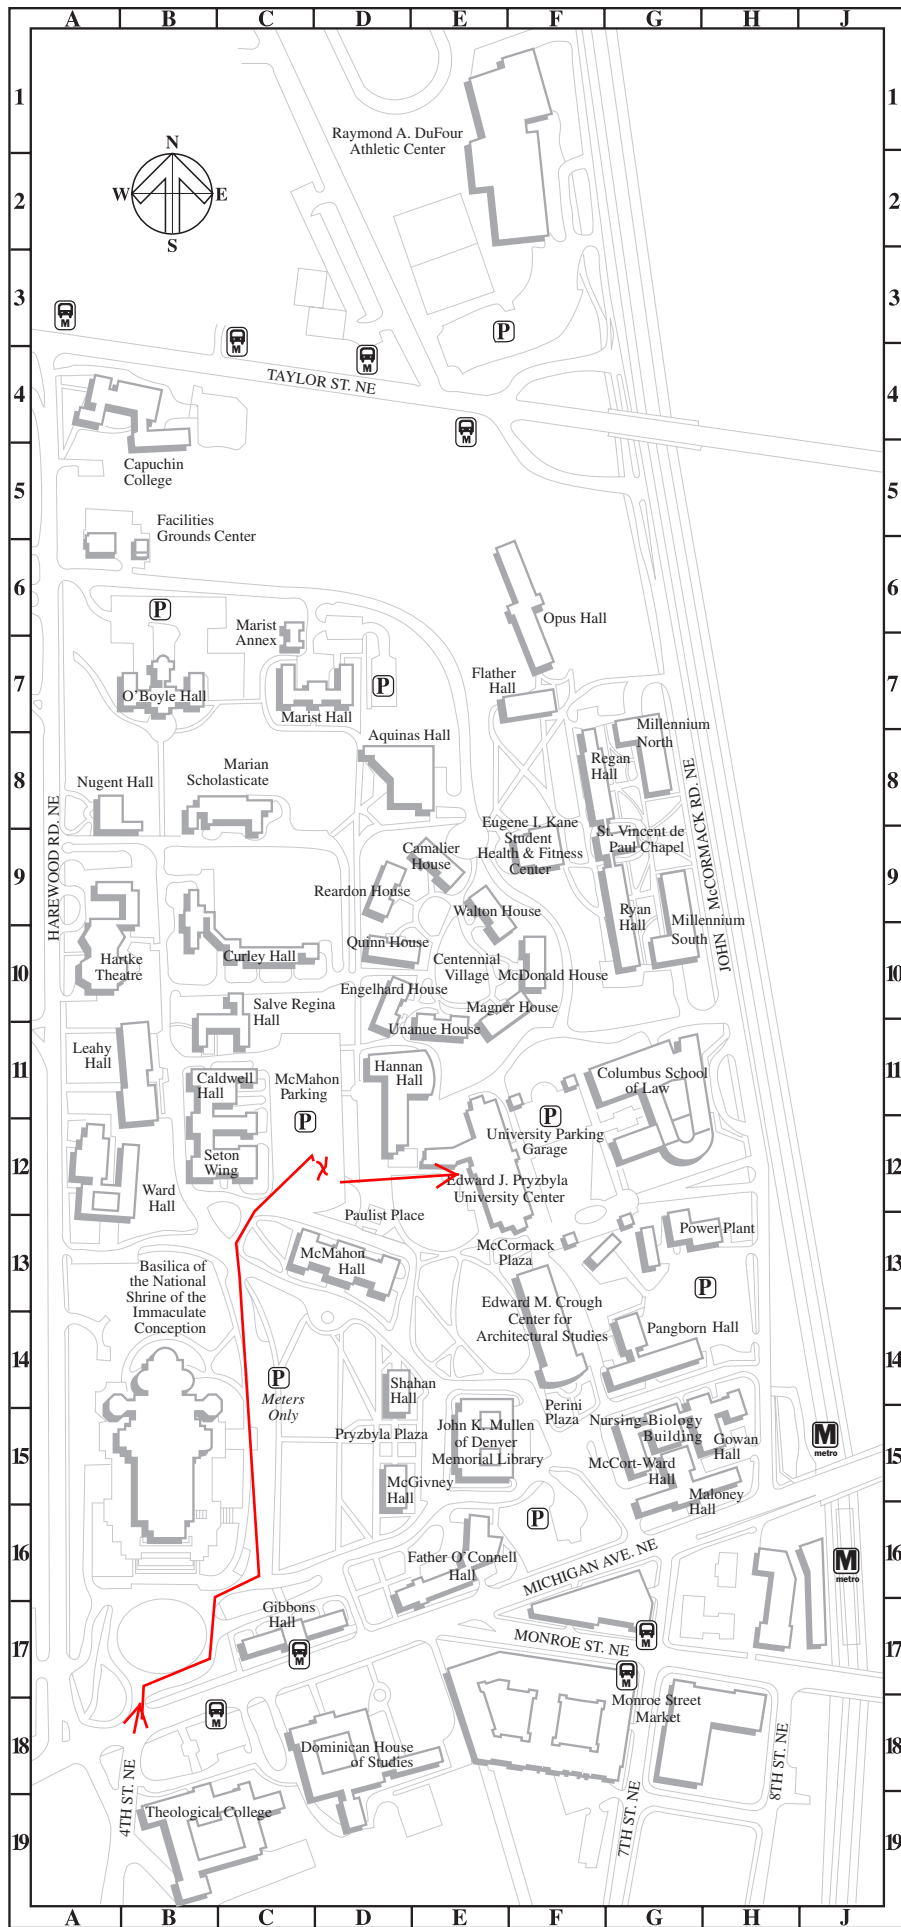

CUA CAMPUS MAP DIRECTORY

Admission, Father O'Connell Hall. E16	Magner House. E10
Alumni Relations, Father O'Connell Hall. E16	Marist Hall. C7
Aquinas Hall. D8	Marketing and Communications, Father O'Connell Hall. E16
Architecture and Planning, Crough Center. F14	McCort-Ward Hall. G15
Arts and Sciences, McMahon Hall. D13	McDonald House. F10
Athletics, DuFour Center. F1	McGivney Hall, Keane Auditorium. D15
Basilica of the National Shrine of the Immaculate Conception. B15	McMahon Hall. D13
Bookstore, Monroe Street Market. F17	Metro Station, Brookland-CUA. J15
Business and Economics, McMahon Hall. D13	Metropolitan School, Pangborn Hall. G14
Caldwell Hall, Auditorium and Chapel. C12	Millennium North. G8
Camalier House. E9	Millennium South. G9
Campus Ministry, Caldwell Hall. C12	Monroe Street Market. G18
Canon Law, Caldwell Hall. C12	Music, Ward Hall. A12
Career Services, McMahon Hall. D13	Nugent Hall. A8
Centennial Village. E10	Nursing-Biology Building. G15
Columbus School of Law. G11	Nursing, Gowan Hall. H15
Computer Center, Leahy Hall. A11	O'Boyle Hall. B7
Crough Center, Koubek Auditorium. F14	Opus Hall. F6
Curley Hall. C10	Pangborn Hall. G14
Dean of Students, Pryzbyla Center. E12	Philosophy, Aquinas Hall. D8
Drama Department, Hartke Theatre. A10	Power Plant, Maintenance. G13
DuFour Center. F1	Pryzbyla Center. E12
Engelhard House. D10	Public Safety, Leahy Hall. A11
Engineering, Pangborn Hall. G14	Quinn House. D10
Enrollment Services, Father O'Connell Hall. E16	Reardon House. D9
Facilities Grounds Center. A5	Regan Hall. F8
Father O'Connell Hall. E16	Residence Life, Pryzbyla Center. E12
Financial Aid, Father O'Connell Hall. E16	Ryan Hall. G9
Flather Hall. F7	St. Vincent de Paul Chapel. G9
Gibbons Hall. C17	Salve Regina Hall, Art Gallery. C11
Gowan Hall, Auditorium. H15	Seton Wing, Caldwell Hall. C12
Graduate Admission, Father O'Connell Hall. E16	Shahan Hall. D14
Hannan Hall, Herzfeld Auditorium. D11	Social Service, Shahan Hall. D14
Hartke Theatre, Callan Theatre. A10	Student Conduct and Ethical Development, Pryzbyla Center. E12
Housing Services, Pryzbyla Center. E12	Student Life, Pryzbyla Center. E12
Human Resources, Leahy Hall. A11	Theological College. B19
Kane Student Health and Fitness Center. F9	Theology and Religious Studies, Caldwell Hall. C12
Law School. G11	Unanue House. E11
Leahy Hall. A11	University Advancement, Father O'Connell Hall. E16
Library, Mullen. E15	University Parking Garage. F12
	Visitors' Information, Pryzbyla Center. E12
	Walton House. E9
	Ward Hall, Recital Hall. A12